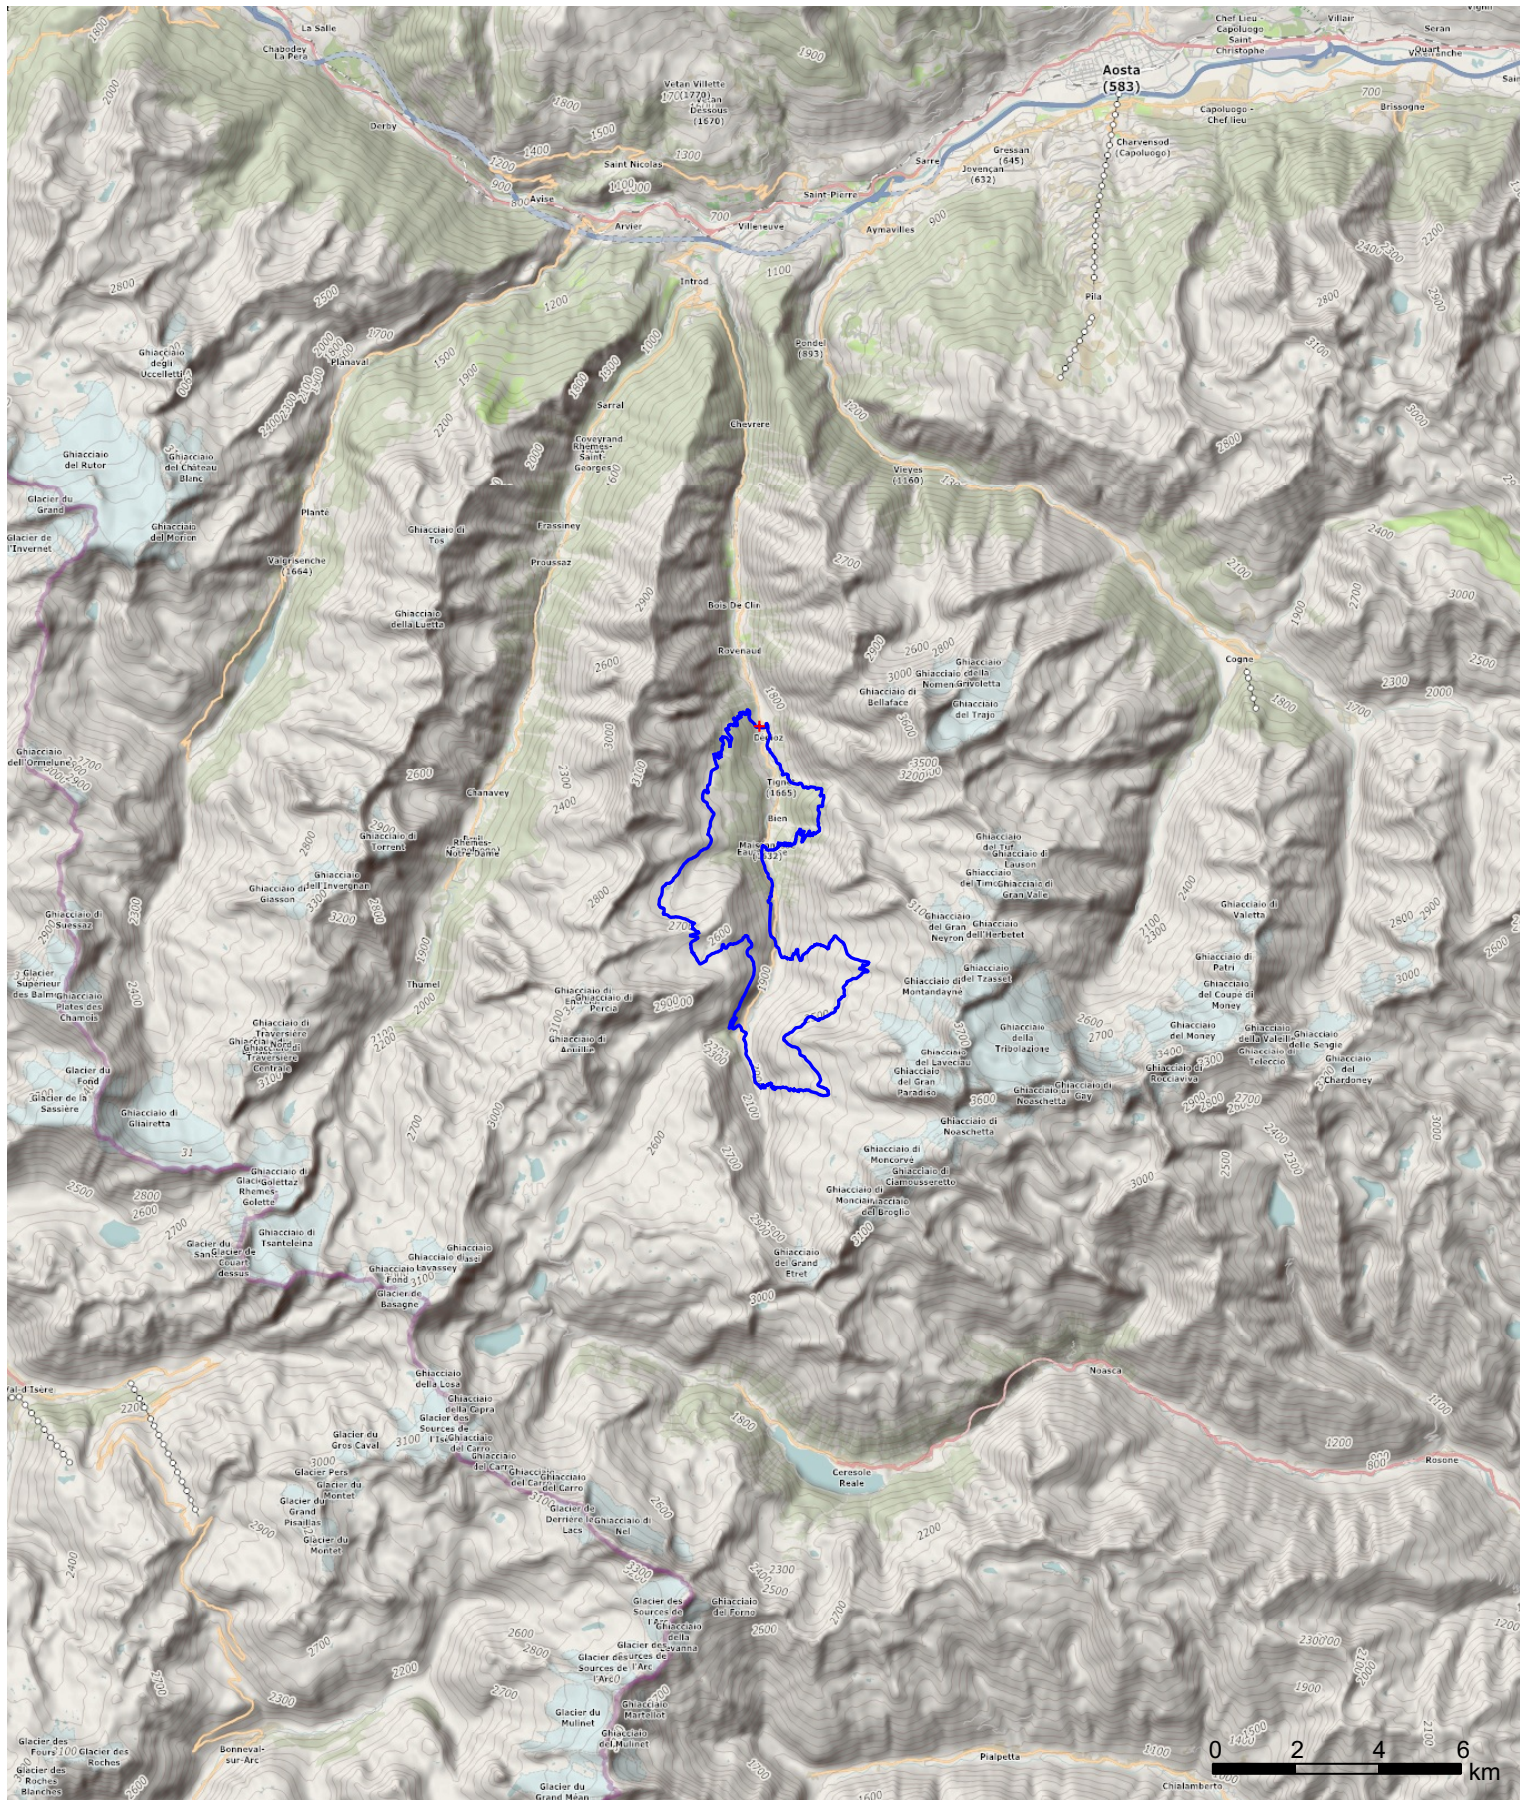

Name: 01 | Distance: 44.8 km

Ascent: 4.172 m | Descent: 4.171 m | Maximum: 2.778 m | Minimum: 1.521 m